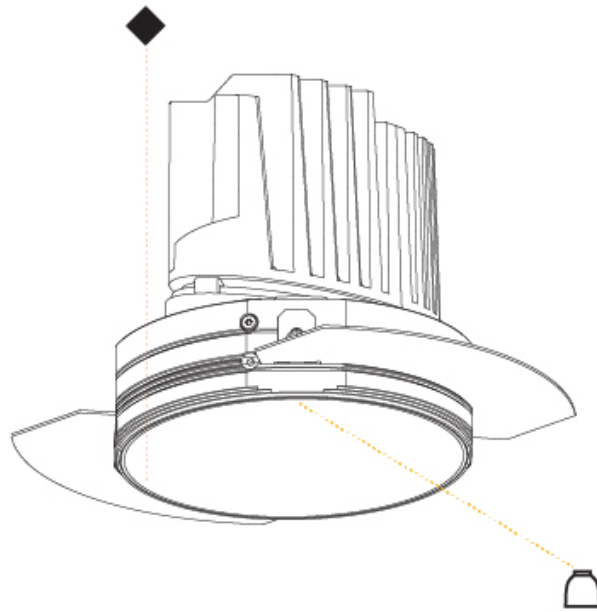

BIONIQ ROUND DEEP TRIMLESS

A35194-

PROJECT
TYPE
SPECIFIER
QUANTITY
DATE