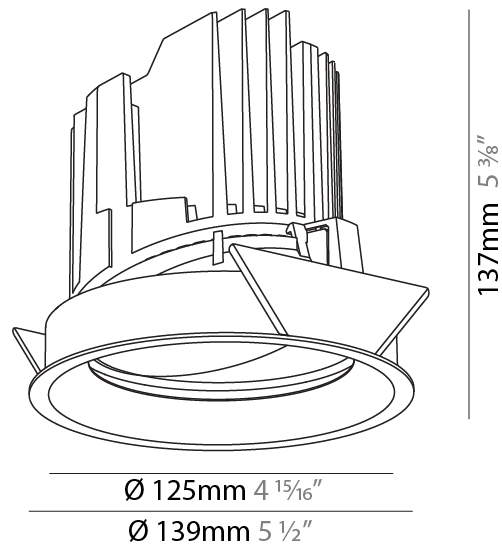

PHYSICAL

Shape: Round
Diameter (mm): 139
Diameter (in): 5 1/2
Height (mm): 137
Height (in): 5 3/8
Ceiling Thickness (mm): 10 / 12.5 / 15
Ceiling Thickness (in): 3/8 or 1/2 or 9/16
Min. Recessing Depth (mm): 150
Min. Recessing Depth (in): 5 7/8
Light Distribution: Adjustable / Downlight
Weight (kg): 0.853
Weight (lbs): 1.88
Fixture Finish: SSR / BKV / CWI / CRY / HAB / LAG / UFT / ITA / RUA / RUR / MIC / FTG / MYG / TWT / LOD / PUS / FRO / FUP / KIA / POP / BLS / SPG / MEY / GOH / GUM / CHC / COM / ABZ / JAG / OBR / MOS / ROR
Fixture Material: Aluminum Die Cast
Cut-out Measurements: 130mm / 5 1/8"

ELECTRICAL

Lamp Type: LED (Zhaga Standard)
Input Wattage (W): 28.6
Total Output Wattage (W): 26.4
Dimming: Tri-Mode (Non-Dimming and Phase Dimming (120Vac only) and 0-10V Dimming)
Driver Included: No
Driver Location: Recessed Housing
Driver Type: Constant Current - Universal
Driver Class: Class 2
Housing: See components
Input Voltage (V): 120 - 277
Constant Current (MA): 700

LED

Number of LEDs: 1
Color Temperature (°K): 2700 / 3000 / 3500 / 4000
Max. Delivered Lumen (lm): 1180 / 1930 / 2029 / 2070
Nominal Lumen (lm): 3210 / 3290 / 3459 / 3530
CRI: >90 CRI
Lamp Life (hrs): 50000

OPTICAL

Reflector: 10 / 18 / 36
Adjustability: Rotational 355°, Tilt 30°

RATINGS AND CERTIFICATIONS

Certified By: Certified for North American Standards
IP rating: IP54