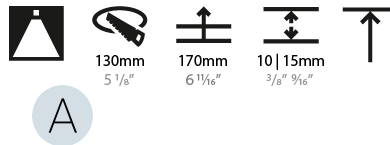

Series: Bioniq
Subseries: Bioniq Round Deep
Brand: Prolicht
Division: Architectural
Mounting Type: Recessed
Mounting Location: Ceiling
Subcategory: Downlight

PHYSICAL

Shape: Round
Diameter (mm): 139
Diameter (in): 5 1/2
Height (mm): 151
Height (in): 5 15/16
Ceiling Thickness (mm): 10 / 12.5 / 15
Ceiling Thickness (in): 3/8 or 1/2 or 9/16
Min. Recessing Depth (mm): 170
Min. Recessing Depth (in): 6 11/16
Light Distribution: Downlight
Weight (kg): 0.951
Weight (lbs): 2.1
Fixture Finish: SSR / BKV / CWI / CRY / HAB / LAG / UFT / ITA / RUA / RUR / MIC / FTG / MYG / TWT / LOD / PUS / FRO / FUP / KIA / POP / BLS / SPG / MEY / GOH / GUM / CHC / COM / ABZ / JAG / OBR / MOS / ROR
Fixture Material: Aluminum Die Cast
Cut-out Measurements: 130mm / 5 1/8"

ELECTRICAL

Lamp Type: LED (Zhaga Standard)
Input Wattage (W): 28.6
Total Output Wattage (W): 26.4
Dimming: Tri-Mode (Non-Dimming and Phase Dimming (120Vac only) and 0-10V Dimming)
Driver Included: No
Driver Location: Recessed Housing
Driver Type: Constant Current - Universal
Driver Class: Class 2
Input Voltage (V): 120 - 277
Constant Current (MA): 700

LED

Number of LEDs: 1
Color Temperature (°K): 2700 / 3000 / 3500 / 4000
Max. Delivered Lumen (lm): 1890 / 1940 / 2038 / 2080
Nominal Lumen (lm): 3210 / 3290 / 3459 / 3530
CRI: >90 CRI
Efficiency (%): 0.631
Lamp Life (hrs): 50000

OPTICAL

Reflector: 20 / 25 / 40

RATINGS AND CERTIFICATIONS

Certified By: Certified for North American Standards
IP rating: IP54