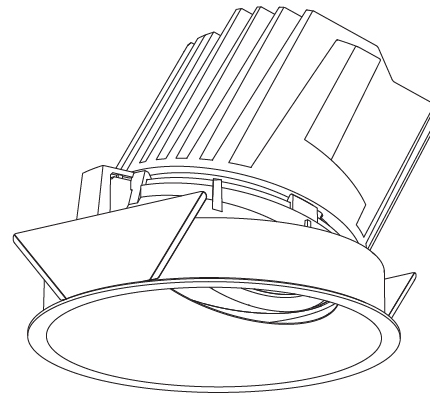

PHYSICAL

Shape: Round
Diameter (mm): 139
Diameter (in): 5 1/2
Height (mm): 126
Height (in): 4 15/16
Ceiling Thickness (mm): 10 / 12.5 / 15
Ceiling Thickness (in): 3/8 or 1/2 or 9/16
Min. Recessing Depth (mm): 140
Min. Recessing Depth (in): 5 1/2
Light Distribution: Adjustable / Asymmetric
Weight (kg): 0.816
Weight (lbs): 1.8
Fixture Finish: SSR / BKV / CWI / CRY / HAB / LAG / UFT / ITA / RUA / RUR / MIC / FTG / MYG / TWT / LOD / PUS / FRO / FUP / KIA / POP / BLS / SPG / MEY / GOH / GUM / CHC / COM / ABZ / JAG / OBR / MOS / ROR
Fixture Material: Aluminum Die Cast
Cut-out Measurements: 130mm / 5 1/8"

ELECTRICAL

Lamp Type: LED (Zhaga Standard)
Input Wattage (W): 28.6
Total Output Wattage (W): 26
Dimming: Tri-Mode (Non-Dimming and Phase Dimming (120Vac only) and 0-10V Dimming)
Driver Included: No
Driver Location: Recessed Housing
Driver Type: Constant Current - Universal
Driver Class: Class 2
Housing: See components
Input Voltage (V): 120 - 277
Constant Current (MA): 700

LED

Number of LEDs: 1
Color Temperature (°K): 2700 / 3000 / 3500 / 4000
Max. Delivered Lumen (lm): 2320 / 2380 / 2499 / 2550
Nominal Lumen (lm): 3210 / 3290 / 3459 / 3530
CRI: >90 CRI
Lamp Life (hrs): 50000

OPTICAL

Reflector: 20 / 25 / 40
Adjustability: Fixed

RATINGS AND CERTIFICATIONS

Certified By: Certified for North American Standards
IP rating: IP20