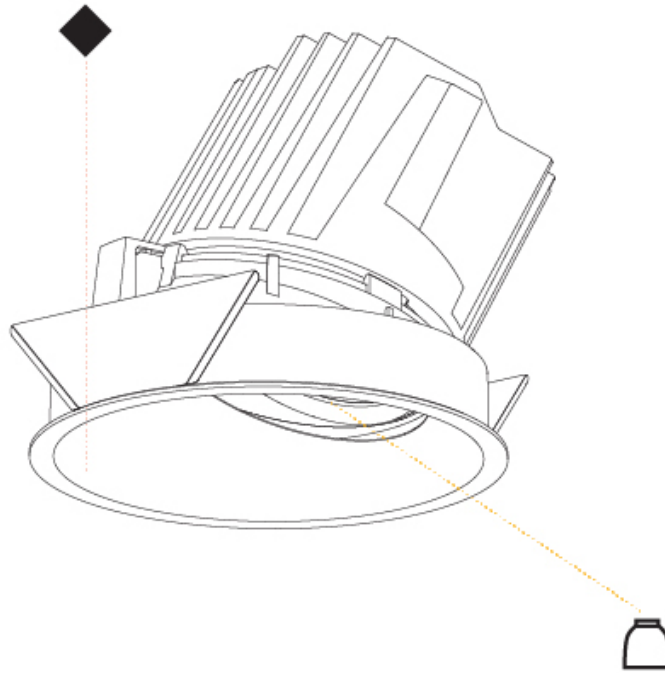

BIONIQ ROUND WALLWASH RECESSED

A35341-

PROJECT _____

TYPE _____

SPECIFIER _____

QUANTITY _____

DATE _____