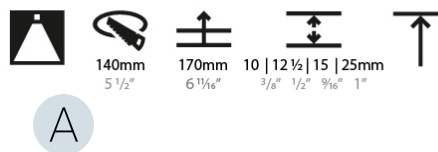

GENERAL

Series: Bioniq
 Subseries: Bioniq Round Deep
 Brand: Prolicht
 Division: Architectural
 Mounting Type: Trimless
 Mounting Location: Ceiling
 Subcategory: Downlight

PHYSICAL

Shape: Round
 Diameter (mm): 136
 Diameter (in): 5 3/8
 Height (mm): 151
 Height (in): 5 15/16
 Ceiling Thickness (mm): 10 / 12.5 / 15 / 25
 Ceiling Thickness (in): 3/8 or 1/2 or 9/16 or 1
 Min. Recessing Depth (mm): 170
 Min. Recessing Depth (in): 6 11/16
 Light Distribution: Downlight
 Weight (kg): 1.078
 Weight (lbs): 2.37
 Fixture Finish: SSR / BKV / CWI / CRY / HAB / LAG / UFT / ITA / RUA / RUR / MIC / FTG / MYG / TWT / LOD / PUS / FRO / FUP / KIA / POP / BLS / SPG / MEY / GOH / GUM / CHC / COM / ABZ / JAG / OBR / MOS / ROR
 Fixture Material: Aluminum Die Cast
 Cut-out Measurements: Ø 140mm / 5 1/2"
 Upon Request: Unique Ceiling Thickness

OPTICAL

Reflector°: 18 / 34
 Optic°: Lens Pack - No Lens / Linear Spread Lens / Honeycomb / Spread Lens
 Adjustability: Fixed
 Upon Request: Special Beam Angles

RATINGS AND CERTIFICATIONS

382, F 416-247-9319, www.zaneen.com
 Certified by Intertek for North American standards at the end of the existing Model #. For assistance on 'custom' specifications, contact zteam@zaneen.com.
 In a constant effort to supply the best product, we reserve the right to change specifications or materials without notice. The most recent specification sheets are found at zaneen.com
 IP rating: IP20